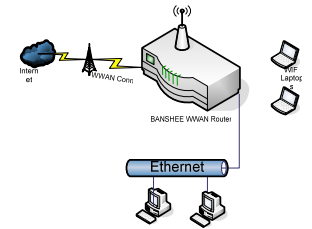

PRODUCT DATA

7/1/05

BANSHEE NETWORKS—LB251

BANSHEE Networks, LLC has released the "Little BANSHEE", facilitating Wireless WAN (Wide Area Network) connectivity via Wireless LAN (Local Area Network), or 10/100 Ethernet LAN ports. The product brings yet another alternative for primary or back-up internet connectivity. The small device (6"Wx10.5"Lx1.5"D) easily fits into any infrastructure allowing for a reliable, cost effective alternative to high-speed backup connectivity, with broadband WWAN availability.

Dimensions:

6" Inch Wide x 10.5" Length x 1.5" Depth

Usage Compatibility:

- Virtually any platform capable of WAN connectivity via IP. This means if your device is capable of internet connectivity, the Little BANSHEE is capable of providing that connectivity.

Supported WWAN:

- Most platforms available on PC-Card (PCMCIA), including 3G, ex: 1xrtt/EVDO, GSM/EDGE, HSDPA, and more...

Features/Benefits:

- Included Firewall/VPN capabilities allowing IPSEC site to site tunneling when activated.
- Standard N-Type Antenna connectors allow for stationing in rooms with poor signal.
- Allows for two WWAN connections enabling options for shared bandwidth and fault tolerance.
- Maximum compatibility across both user platforms and carrier options.
- Scalable upto 40 users, depending on connection and services selected.